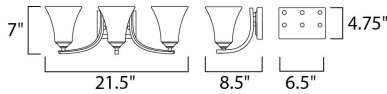

**MEASUREMENTS**

DIMENSION : 21.5" W x 7" H x 8.5" Ext  
 BACK PLATE : 6.5" W x 4.75" H x 2.75" HCO  
 HANGING WEIGHT : 6.69 lb

**LAMPING**

INPUT VOLTAGE : 120V  
 BULB : 3 x 60W Incandescent E26 Medium , 180W Total  
 BULB INCLUDED : (Not Included)  
 DIMMABLE : Yes